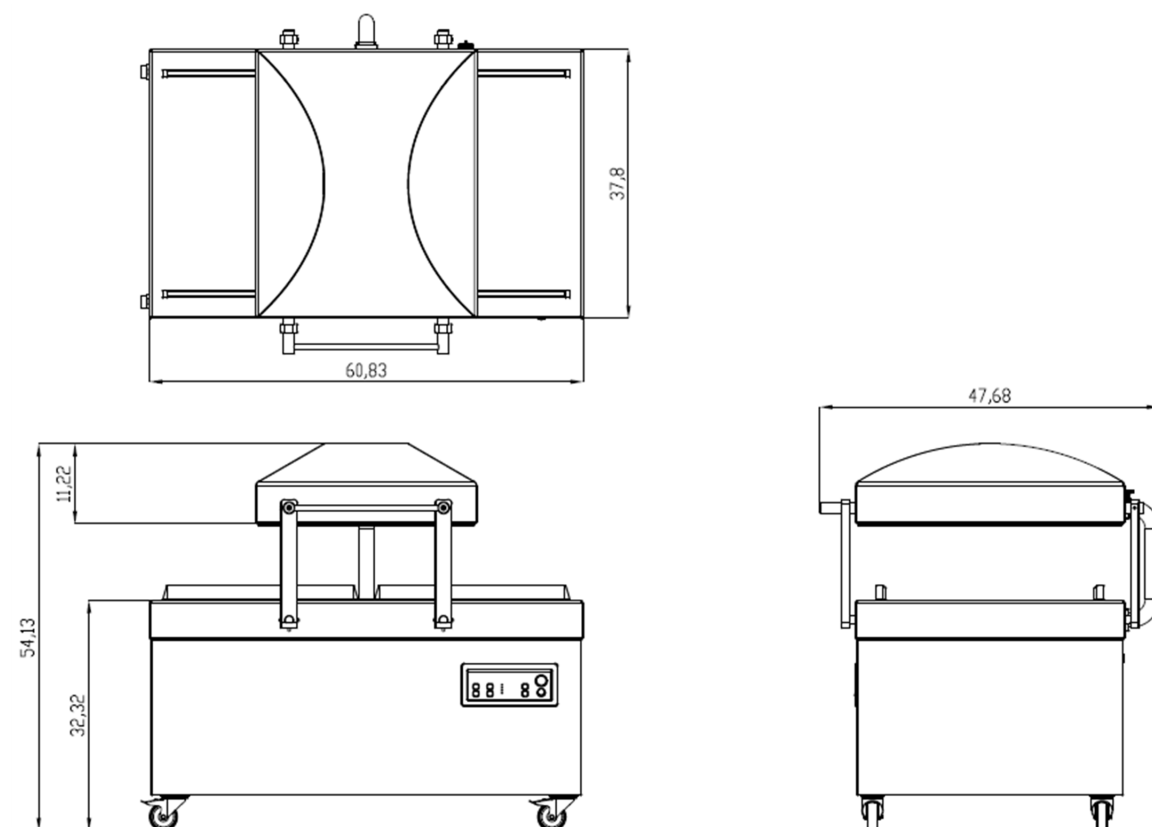

Project:

Item:

Quantity:

MEGA D-880

VACUUM PACKAGING MACHINE

Optional without extra costs: 2 seal bars (left-right)

FEATURES

- Standard with 2 seal bars (front-back): 2 x 25,98 inch
- Optional without extra costs: 2 seal bars (left-right 34,65 inch)
- Standard double seal (two wires). Optional without extra costs: Cut-off or Wide seal (0,39 inch)
- Silicone holders easily removable for cleaning and maintenance purposes
- Pump capacity: 6709 cf/h (190 m3/h)
- Pump maintenance and cleaning program
- Machine cycle: 15-40 sec
- Standard Digital control with 10 program memory and Time control
- Flat work plate
- Comes with 1 layer of insert plates for a faster cycle and product adjustment
- Stainless steel exterior
- 16ft cord with NEMA 1450P plug – 50A/250V

DESCRIPTION

The robust, stainless steel MEGA D-880 vacuum packaging machine has a specific construction of both the lid and the work plate. This results in longer seal bars compared to other series. This double chamber floor model is standard equipped with a Busch vacuum pump and complies with CE and ETL standards.

VACUUM PACAGKING MACHINE MEGA D-880 – SPECS

VACUUM PACKAGING MACHINE MEGA D-880 – SPEC SHEET

DIMENSIONS

In inches

Model	Dimensions (inches)		Volts	Amps	Hz	Pump capacity	HP	Plug	Weight (lbs)
	Chamber L x W x H (usable space in inch)	Machine L x W x H (in inch)							
Mega D-880	29,92 x 25,98 x 11,02	47,68 x 60,83 x 54,13	208- 220V	38	60Hz	6,709 cf/h (190 m3/h)	10.1	NEMA 14- 50P 50A/250V	1.018 (with pump 190 m3/h)